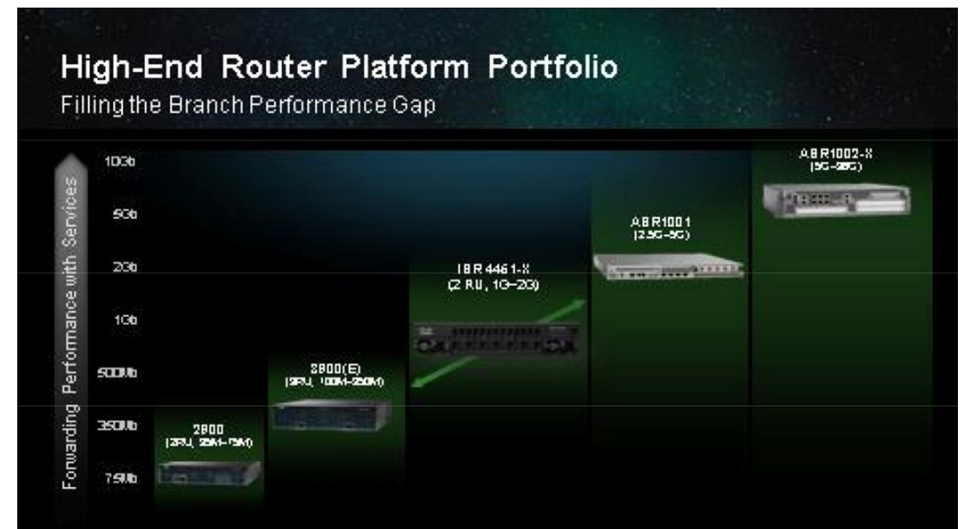

- High performance with integrated services: The Cisco 4451-X enables deployment in high-speed WAN environments with concurrent services enabled up to 2 Gbps.
- Network agility: The Cisco 4451-X gives you the performance and services needed to accommodate the changes in the business environment brought about by the migration to cloud-based services.
- Application aware: The Cisco 4451-X provides comprehensive application services for visibility, control, and optimization to enable customers to successfully deploy, monitor, and troubleshoot applications from anywhere.
- Pervasive security: The Cisco 4451-X enables organizations to extend the Internet edge to the branch office with industry-leading VPN, including the FlexVPN unified configuration, robust threat defense with firewall and intrusion-prevention services, and consistent policy enforcement with Cisco TrustSec® security.
- Investment protection: The Cisco 4451-X maximizes investment protection by supporting a rich set of Cisco IOS XE Software features delivered in a single, universal image.